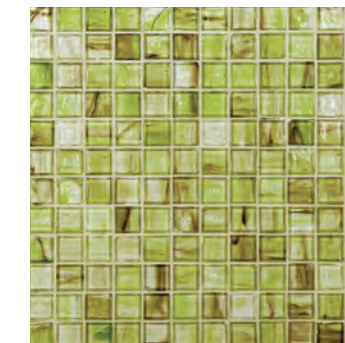

**AECHAUGSIR11** golden slumber  
1" x 1" iridescent

**AECHAUGSNR11** golden slumber  
1" x 1" non iridescent

**AECHAULLIR11** limelight  
1" x 1" iridescent

**AECHAULLBL58** limelight  
¾ mosaic 60% iridescent & 40% non iridescent

**AECHAULLNR11** limelight  
1" x 1" non iridescent

**AECHAUBBNR11** bonsai blue  
1" x 1" non iridescent

**AECHAUBBNRBR58114** bonsai blue  
¾ x 1½ brick pattern mosaic

**AECHAUBEBL58** brown eyes blue  
¾ mosaic 60% iridescent & 40% non iridescent