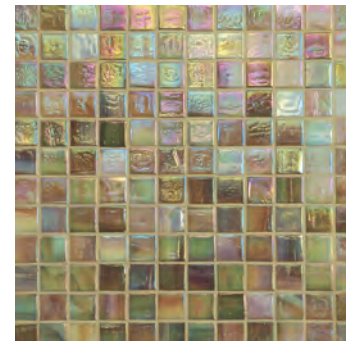

transparent colors

**AECHAUPANR11**  
proud as a peacock  
1" x 1" non iridescent

**AECHAUPANRBR58114**  
proud as a peacock  
3/8" x 1 1/2" brick pattern mosaic

**AECHAUCMIR58**  
caramel macchiato  
3/8" opaque iridescent

**AECHAUCMIR11**  
caramel macchiato  
1" x 1" opaque iridescent

**AECHAUGTIR58** green tea latte  
3/8" opaque iridescent

**AECHAUGTIR11** green tea latte  
1" x 1" opaque iridescent

**AECHAUSFIR58** sapphire fog  
3/8" opaque iridescent