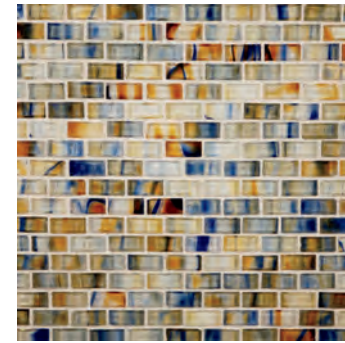

AECHAUBENRBR58114 brown eyes blue
¾ x 1½ brick pattern mosaic