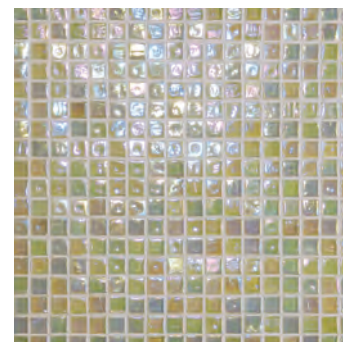

**AECHAUSFIR11** sapphire fog  
1" x 1" opaque iridescent

**AECHAUSBIR58**  
somewhere beyond the sea  
3/8" opaque iridescent

**AECHAUSBIR11**  
somewhere beyond the sea  
1" x 1" opaque iridescent

**AECHAUTLIR58** tres leche  
3/8" opaque iridescent

**AECHAUIIR58** ice ice baby  
3/8" opaque iridescent

**AECHAUIIR11** ice ice baby  
1" x 1" opaque iridescent

**AECHAUIINRBR58114** ice ice baby  
3/8" x 1 1/2" brick pattern mosaic

design: blue metropolis design . bluemetropolis.com • photography: nicole ashley photography