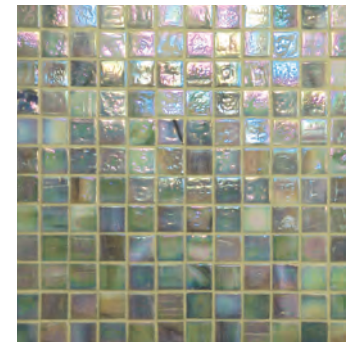

transparent colors

**AECHAUPANR11**  
proud as a peacock  
1" x 1" non iridescent

**AECHAUPANRBR58114**  
proud as a peacock  
3/8" x 1 1/2" brick pattern mosaic

**AECHAUCMIR58**  
caramel macchiato  
3/8" opaque iridescent

**AECHAUCMIR11**  
caramel macchiato  
1" x 1" opaque iridescent

**AECHAUGTIR58** green tea latte  
3/8" opaque iridescent

**AECHAUGTIR11** green tea latte  
1" x 1" opaque iridescent

**AECHAUSFIR58** sapphire fog  
3/8" opaque iridescent