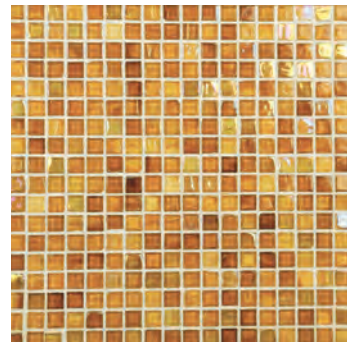

**AECHAUBEIR11** brown eyes blue  
1" x 1" iridescent

**AECHAUBENR11** brown eyes blue  
1" x 1" non iridescent

**AECHAUBENRBR58114** brown eyes blue  
¾ x 1½ brick pattern mosaic

**AECHAUHEBL58** honey espresso  
¾ mosaic 60% iridescent & 40% non iridescent

**AECHAUHEIR11** honey espresso  
1" x 1" iridescent

**AECHAUHENR11** honey espresso  
1" x 1" non iridescent

**AECHAUBIBL58** back in black  
¾ mosaic 60% iridescent & 40% non iridescent

**AECHAUBIIR11** back in black  
1" x 1" iridescent

**AECHAUBINR11** back in black  
1" x 1" non iridescent

**AECHAUBOBL58** burst of gold  
¾ mosaic 60% iridescent & 40% non iridescent

**AECHAUBOIR11** burst of gold  
1" x 1" iridescent

**AECHAUBONR11** burst of gold  
1" x 1" non iridescent