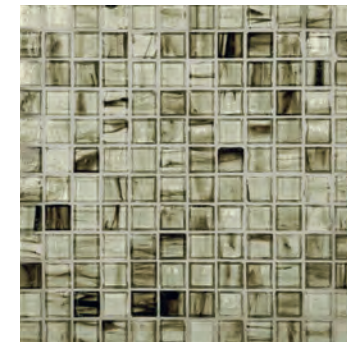

**AECHAUHEIR11** honey espresso  
1" x 1" iridescent

**AECHAUHENR11** honey espresso  
1" x 1" non iridescent

**AECHAUBIBL58** back in black  
¾ mosaic 60% iridescent & 40% non iridescent

**AECHAUBIIR11** back in black  
1" x 1" iridescent

**AECHAUBINR11** back in black  
1" x 1" non iridescent

**AECHAUBOBL58** burst of gold  
¾ mosaic 60% iridescent & 40% non iridescent

**AECHAUBOIR11** burst of gold  
1" x 1" iridescent

**AECHAUBONR11** burst of gold  
1" x 1" non iridescent