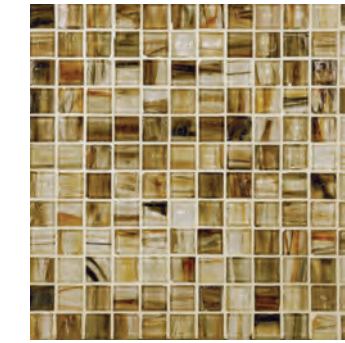

AECHAUHEIR11 honey espresso
1" x 1" iridescent

AECHAUHENR11 honey espresso
1" x 1" non iridescent