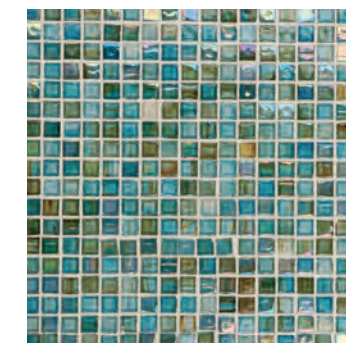

AECHAUPABL58 proud as a peacock
¾ mosaic 60% iridescent & 40% non iridescent