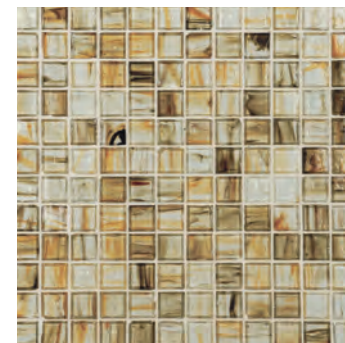

AECHAUGSNR11 golden slumber
1" x 1" non iridescent