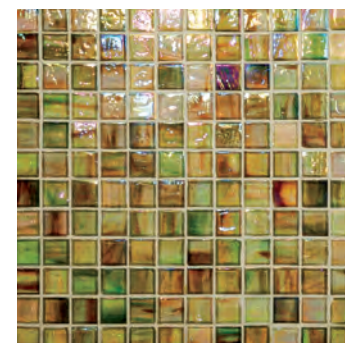

AECHAUGWIR11 *green with envy
1" x 1" iridescent