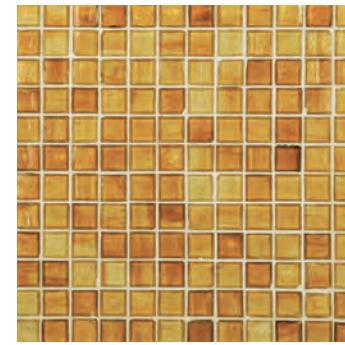

**AECHAUBEIR11** brown eyes blue  
1" x 1" iridescent

**AECHAUBENR11** brown eyes blue  
1" x 1" non iridescent

**AECHAUBENRBR58114** brown eyes blue  
¾ x 1½ brick pattern mosaic

**AECHAUHEBL58** honey espresso  
¾ mosaic 60% iridescent & 40% non iridescent

**AECHAUHEIR11** honey espresso  
1" x 1" iridescent

**AECHAUHENR11** honey espresso  
1" x 1" non iridescent

**AECHAUBIBL58** back in black  
¾ mosaic 60% iridescent & 40% non iridescent

**AECHAUBIIR11** back in black  
1" x 1" iridescent

**AECHAUBINR11** back in black  
1" x 1" non iridescent

**AECHAUBOBL58** burst of gold  
¾ mosaic 60% iridescent & 40% non iridescent

**AECHAUBOIR11** burst of gold  
1" x 1" iridescent

**AECHAUBONR11** burst of gold  
1" x 1" non iridescent