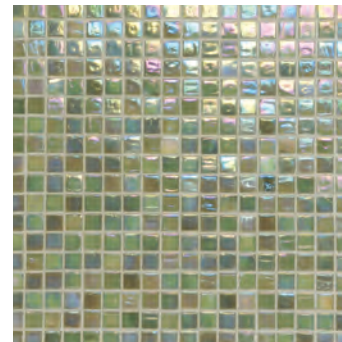

transparent colors

**AECHAUPANR11**  
proud as a peacock  
1" x 1" non iridescent

**AECHAUPANRBR58114**  
proud as a peacock  
3/8" x 1 1/2" brick pattern mosaic

**AECHAUCMIR58**  
caramel macchiato  
3/8" opaque iridescent

**AECHAUCMIR11**  
caramel macchiato  
1" x 1" opaque iridescent

**AECHAUGTIR58** green tea latte  
3/8" opaque iridescent

**AECHAUGTIR11** green tea latte  
1" x 1" opaque iridescent

**AECHAUSFIR58** sapphire fog  
3/8" opaque iridescent