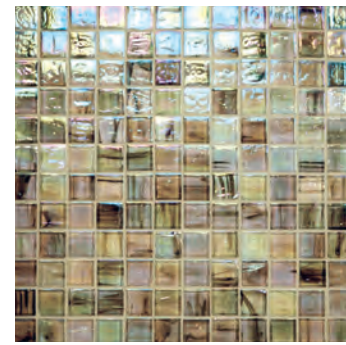

AECHAUBIIR11 back in black
1" x 1" iridescent