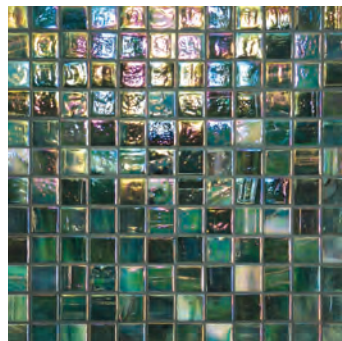

**AECHAUCMIR11**  
caramel macchiato  
1" x 1" opaque iridescent

**AECHAUGTIR58** green tea latte  
3/8" opaque iridescent

**AECHAUGTIR11** green tea latte  
1" x 1" opaque iridescent

**AECHAUSFIR58** sapphire fog  
3/8" opaque iridescent

**AECHAUSFIR11** sapphire fog  
1" x 1" opaque iridescent

**AECHAUSBIR58**  
somewhere beyond the sea  
3/8" opaque iridescent

**AECHAUSBIR11**  
somewhere beyond the sea  
1" x 1" opaque iridescent

**AECHAUTLIR58** tres leche  
3/8" opaque iridescent

AE  
ALYSE EDWARDS  
TILE & STONE

AlysEdwards sets a new design trend of embellishment...

*haute glass* is all about rich light-reflecting low key luminescence. It's devastatingly sexy, with fetishistic designs and characteristically Italian. Every color would look at home on the set of a Fellini movie. *haute glass* is the Va-Va-Voom you have been looking for. It's a collection that's embraced by both the contemporaries and traditionalist alike. This hand made artisan glass is available in a range of thirteen trend setting colors, two finishes, and three sizes.