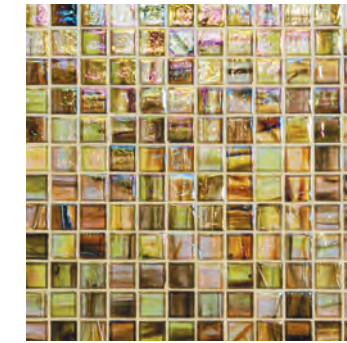

AE  
ALYSE EDWARDS  
TILE & STONE

AlysEdwards sets a new design trend of embellishment...

*haute glass* is all about rich light-reflecting low key luminescence. It's devastatingly sexy, with fetishistic designs and characteristically Italian. Every color would look at home on the set of a Fellini movie. *haute glass* is the Va-Va-Voom you have been looking for. It's a collection that's embraced by both the contemporaries and traditionalist alike. This hand made artisan glass is available in a range of thirteen trend setting colors, two finishes, and three sizes.

**AECHAUBEIR11** brown eyes blue  
1" x 1" iridescent

**AECHAUBENR11** brown eyes blue  
1" x 1" non iridescent

**AECHAUBENRBR58114** brown eyes blue  
¾ x 1½ brick pattern mosaic

**AECHAUHEBL58** honey espresso  
¾ mosaic 60% iridescent & 40% non iridescent