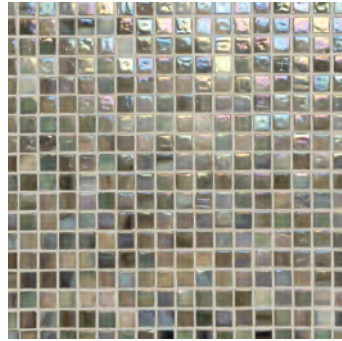

transparent colors

**AECHAUPANR11**  
proud as a peacock  
1" x 1" non iridescent

**AECHAUPANRBR58114**  
proud as a peacock  
3/8" x 1 1/2" brick pattern mosaic

**AECHAUCMIR58**  
caramel macchiato  
3/8" opaque iridescent

**AECHAUCMIR11**  
caramel macchiato  
1" x 1" opaque iridescent

**AECHAUGTIR58** green tea latte  
3/8" opaque iridescent

**AECHAUGTIR11** green tea latte  
1" x 1" opaque iridescent

**AECHAUSFIR58** sapphire fog  
3/8" opaque iridescent