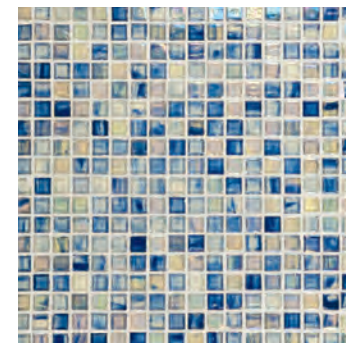

AECHAUBBBL58 bonsai blue
¾ mosaic 60% iridescent & 40% non iridescent