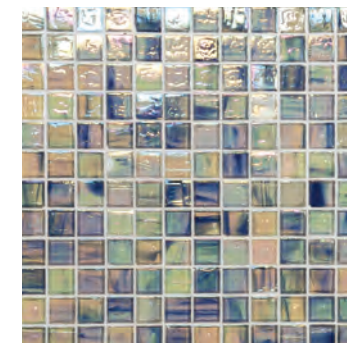

AECHAUBBIR11 bonsai blue
1" x 1" iridescent