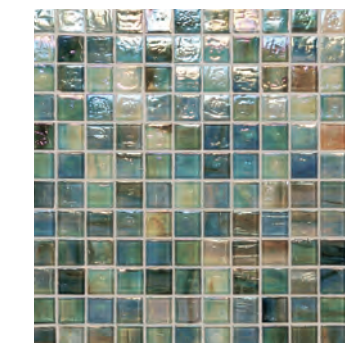

AECHAUPABL58 proud as a peacock
¾ mosaic 60% iridescent & 40% non iridescent

AECHAUPAIR11 proud as a peacock
1" x 1" iridescent

* green with envy only available in 1" x 1" iridescent, and ¾ blend

* ice cold only available in 1" x 1" non iridescent, and ¾ blend