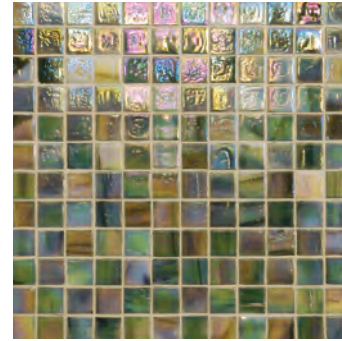

**AECHAUCMIR11**  
caramel macchiato  
1" x 1" opaque iridescent

**AECHAUGTIR58** green tea latte  
3/8" opaque iridescent

**AECHAUGTIR11** green tea latte  
1" x 1" opaque iridescent

**AECHAUSFIR58** sapphire fog  
3/8" opaque iridescent

**AECHAUSFIR11** sapphire fog  
1" x 1" opaque iridescent

**AECHAUSBIR58**  
somewhere beyond the sea  
3/8" opaque iridescent

**AECHAUSBIR11**  
somewhere beyond the sea  
1" x 1" opaque iridescent

**AECHAUTLIR58** tres leche  
3/8" opaque iridescent