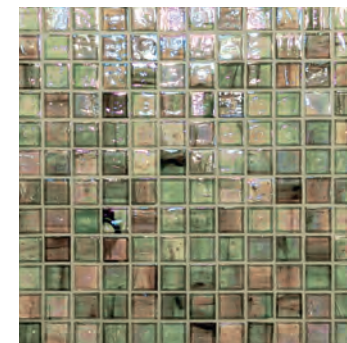

AECHAULLIR11 limelight
1" x 1" iridescent