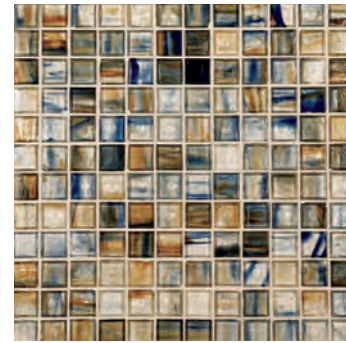

AECHAUBENR11 brown eyes blue
1" x 1" non iridescent