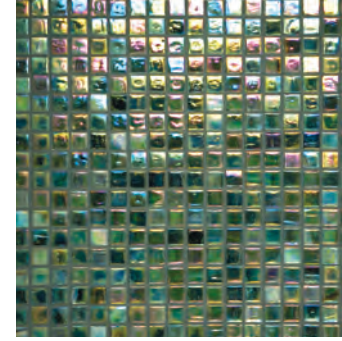

**AECHAUCMIR11**  
caramel macchiato  
1" x 1" opaque iridescent

**AECHAUGTIR58** green tea latte  
3/8" opaque iridescent

**AECHAUGTIR11** green tea latte  
1" x 1" opaque iridescent

**AECHAUSFIR58** sapphire fog  
3/8" opaque iridescent

**AECHAUSFIR11** sapphire fog  
1" x 1" opaque iridescent

**AECHAUSBIR58**  
somewhere beyond the sea  
3/8" opaque iridescent

**AECHAUSBIR11**  
somewhere beyond the sea  
1" x 1" opaque iridescent

**AECHAUTLIR58** tres leche  
3/8" opaque iridescent