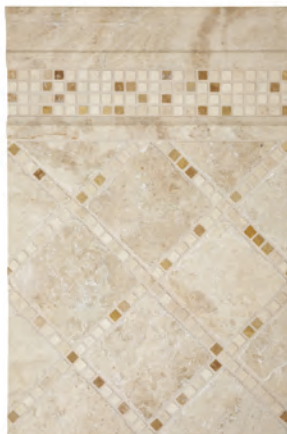

Three Some Border 2" x 12"

Borders

Three Way Border 3" x 12"

Concept Boards

cappuccino molding with 4" x 4" and pinstripe mosaic