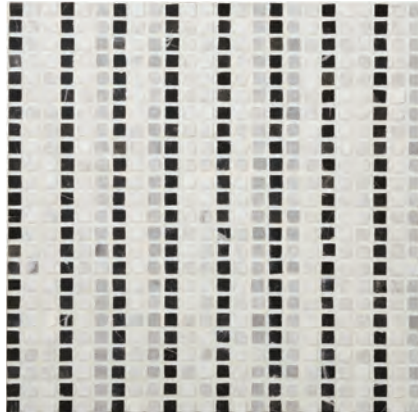

Three Some Border 2" x 12"

AECMENTSHE212
anamite, hesperia, ebony

AECMENTSRA212
rubidoux, hesperia, anamite

AECMENTSCAN212
crema, ale, noce travertine

AECMENTSRE212
rubidoux, hesperia, ebony

AECMENTSHVE212
heirloom, viburnum, espresso

AECMENTSTCV212
tepenade, crema, verde laguna

Borders

Three Way Border 3" x 12"

AECMENTWAHE312
anamite, hesperia, ebony

AECMENTWRHA312
rubidoux, hesperia, anamite

AECMENTWCAN312
crema, ale, noce travertine

AECMENTWRHE312
rubidoux, hesperia, ebony

chantarelle molding with 8" x 8" and three some border

*Ménage
et Trois*

AE
ALYS EDWARDS
TILE & STONE

Need we say more...Simply put it as a *three-way play* on color. This playful mix of polished and honed micro stone mosaics comes in six different color ways and each color way consists of three different colors arranged either in a random checker board or seductive pinstripes. What were you thinking...

Pinstripe Mosaics 3/8" x 3/8"

AEC MENPSAHE38
anomite, hesperia, ebony

AEC MENPSCAN38
crema, ale, noce travertine

Random Check Mosaics 3/8" x 3/8"

AEC MENRCAHE38
anomite, hesperia, ebony

AEC MENRCCAN38
crema, ale, noce travertine