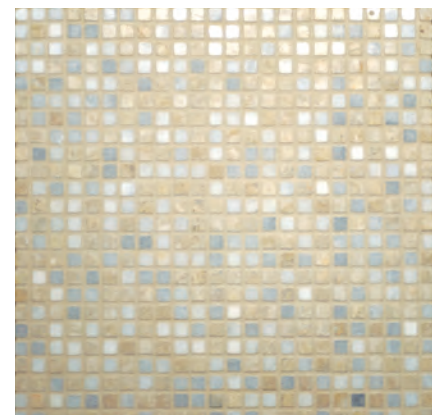

Three Some Border 2" x 12"

AECMENTSHE212
anamite, hesperia, ebony

AECMENTSRA212
rubidoux, hesperia, anamite

AECMENTSCAN212
crema, ale, noce travertine

AECMENTSRE212
rubidoux, hesperia, ebony

AECMENTSHVE212
heirloom, viburnum, espresso

AECMENTSTCV212
tepenade, crema, verde laguna

Borders

Three Way Border 3" x 12"

AECMENTWAHE312
anamite, hesperia, ebony

AECMENTWRHA312
rubidoux, hesperia, anamite

AECMENTWCAN312
crema, ale, noce travertine

AECMENTWRHE312
rubidoux, hesperia, ebony

chantarelle molding with 8" x 8" and three some border

*Ménage
et Trois*

AE
ALYS EDWARDS
TILE & STONE

Need we say more...Simply put it as a *three-way play* on color. This playful mix of polished and honed micro stone mosaics comes in six different color ways and each color way consists of three different colors arranged either in a random checker board or seductive pinstripes. What were you thinking...

Mosaic

AEC MENPSHVE38
heirloom, viburnum, espresso

AEC MENPSRHA38
rubidoux, hesperia, anomite

AEC MENRCHVE38
heirloom, viburnum, espresso

AEC MENRCRHA38
rubidoux, hesperia, anomite

AEC MENPSRHE38
rubidoux, hesperia, ebony