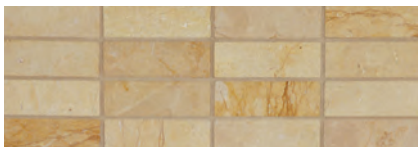

elements of style

AECMOD••24
2" x 4" honed field tile

AECMOD••38
3" x 8" honed field tile

AECMOD••88
8" x 8" honed field tile

AECMOD••LNR
1" x 12" liner

AECMOD••CRN
2" x 12" cornice

AECMOD••BMLD
4" x 12" base / crown molding

AECMOD••BLK
1" x 3" mod blocks

AECMOD••DOT
1" x 1" mod dots
available in all colors except chantarelle, viburnum

AECMOD••58
5/8" mosaic

AECMOD••HEX
1 1/4" x 1 1/4" hexagon

colors

bríoche BR

chantarelle CT

flannel FL