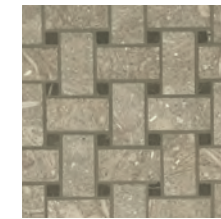

AECMODTDBWVE
tepenade • chocolate dot