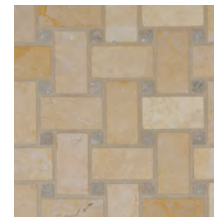

tepenade TD

viburnum VB

white carrera WC

elements of style above are shown in color, brioche

basketweave 1" x 2"

AECMODBRBWVE
bríoche • tepenade dot

AECMODITBWVE
italian ice • ming green dot

AECMODLNBWVE
linen • viburnum dot