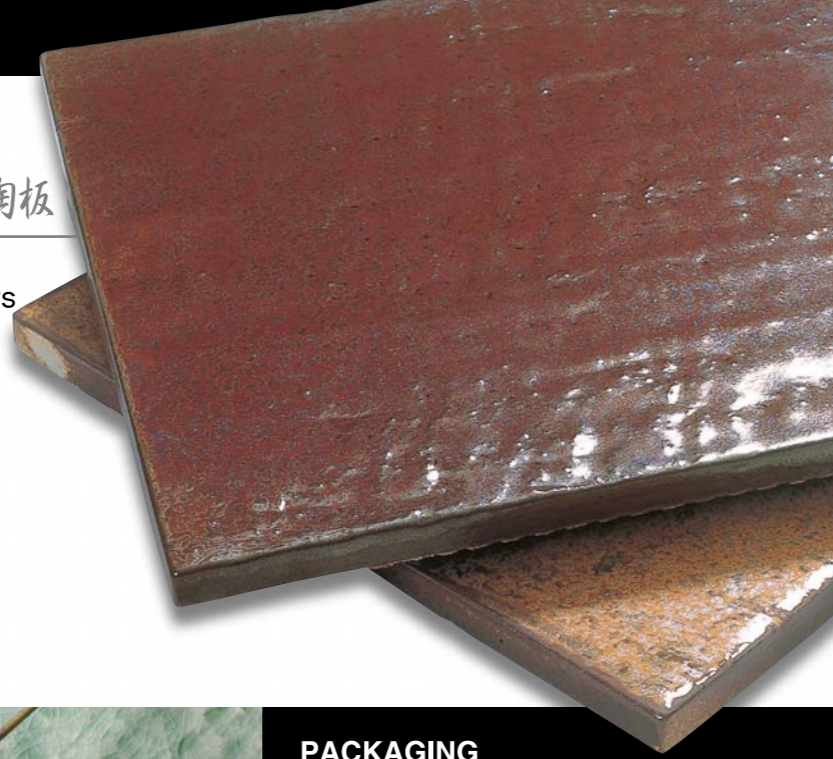

# ASUKA TOBAN 飛鳥陶板

Pottery touch for the exterior of this tile.  
Asuka Toban comes in all the most popular colors  
of the Japanese tradition.

● 11-7/16"× 11-7/16"

### PACKAGING

● 11-7/16"× 11-7/16"

1pc : 0.908sq.ft  
Thickness : 5/8"  
Carton Contents :  
10 pcs (55.1Lbs / 9.08sq.ft)

### COLOR

AK-301

AK-302

AK-303

AK-304

AK-305

AK-306

AK-307