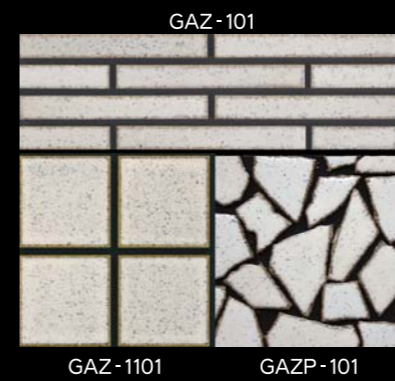

■ Glazed Stoneware Tile

AZUCHI 安土

This glazed stoneware tile represents Japan's culture and is available in the most popular colors.

- 1"× 7-7/8" Border
- 3-3/4"× 3-3/4"
- CRUSH

DESIGN PATTERN

AZCB-01

AZCB-02

COLOR

AVAILABLE TRIMS

All shapes are available in all colors.

● 3-3/4"× 3-3/4"