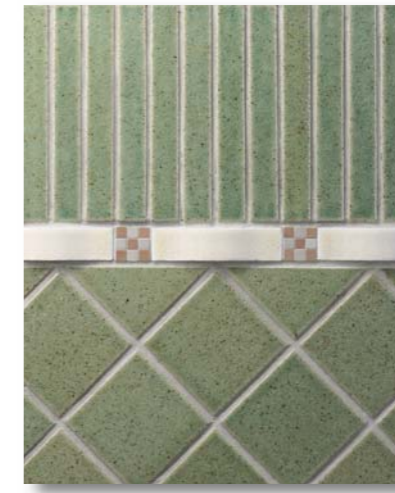

■ Glazed Stoneware Tile

AZUCHI 安土

This glazed stoneware tile represents Japan's culture and is available in the most popular colors.

- 1"× 7-7/8" Border
- 3-3/4"× 3-3/4"
- CRUSH

DESIGN PATTERN

AZCB-01

AZCB-02

AZCB-03

PACKAGING

● 1"× 7-7/8"

1pc : 0.054sq.ft
 Thickness : 9/16"
 Carton Contents :
 180pcs (57.3Lbs / 9.72sq.ft)

Special Order

1 Sheet : 0.516sq.ft
 Thickness : 9/16"
 Carton Contents :
 20 Sheets(50.9Lbs / 10.32sq.ft)

COLOR

AVAILABLE TRIMS

All shapes are available in all colors.

● 3-3/4"× 3-3/4"