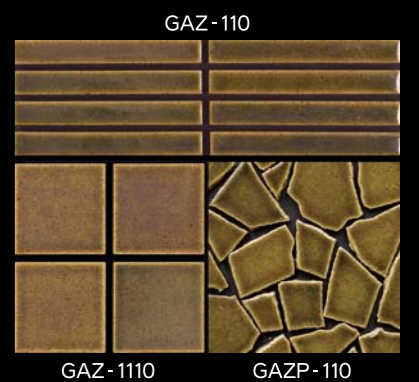

■ Glazed Stoneware Tile

AZUCHI 安土

This glazed stoneware tile represents Japan's culture and is available in the most popular colors.

- 1"× 7-7/8" Border
- 3-3/4"× 3-3/4"
- CRUSH

DESIGN PATTERN

AZCB-01

AZCB-02

● 3-3/4"× 3-3/4"

1 Sheet : 0.968sq.ft
 Thickness : 7/16"
 Carton Contents :
 15 Sheets(55.1Lbs / 14.52sq.ft)

● CRUSH

1 Sheet : 0.968sq.ft
 Thickness : 7/16"
 Carton Contents :
 15 Sheets(55.1Lbs / 14.52sq.ft)

COLOR

AVAILABLE TRIMS

All shapes are available in all colors.

● 3-3/4"× 3-3/4"