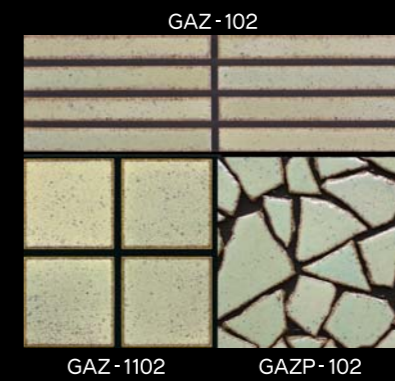

■ Glazed Stoneware Tile

AZUCHI 安土

This glazed stoneware tile represents Japan's culture and is available in the most popular colors.

- 1"× 7-7/8" Border
- 3-3/4"× 3-3/4"
- CRUSH

DESIGN PATTERN

AZCB-01

AZCB-02

● 3-3/4"× 3-3/4"

1 Sheet : 0.968sq.ft
 Thickness : 7/16"
 Carton Contents :
 15 Sheets(55.1Lbs / 14.52sq.ft)

● CRUSH

1 Sheet : 0.968sq.ft
 Thickness : 7/16"
 Carton Contents :
 15 Sheets(55.1Lbs / 14.52sq.ft)

COLOR

AVAILABLE TRIMS

All shapes are available in all colors.

● 3-3/4"× 3-3/4"