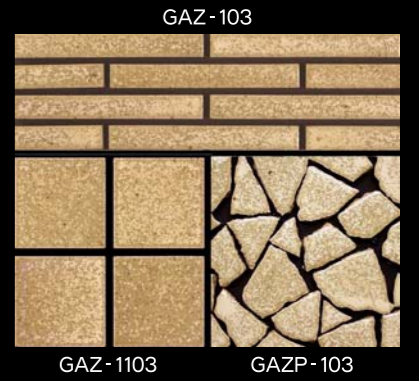

■ Glazed Stoneware Tile

AZUCHI 安土

This glazed stoneware tile represents Japan's culture and is available in the most popular colors.

- 1"× 7-7/8" Border
- 3-3/4"× 3-3/4"
- CRUSH

DESIGN PATTERN

AZCB-01

AZCB-02

● 3-3/4"× 3-3/4"

1 Sheet : 0.968sq.ft
 Thickness : 7/16"
 Carton Contents :
 15 Sheets(55.1Lbs / 14.52sq.ft)

● CRUSH

1 Sheet : 0.968sq.ft
 Thickness : 7/16"
 Carton Contents :
 15 Sheets(55.1Lbs / 14.52sq.ft)

COLOR

AVAILABLE TRIMS

All shapes are available in all colors.

● 3-3/4"× 3-3/4"