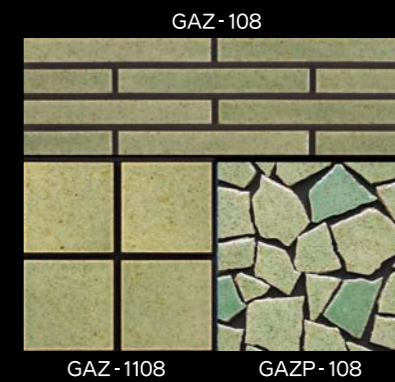

■ Glazed Stoneware Tile

AZUCHI 安土

This glazed stoneware tile represents Japan's culture and is available in the most popular colors.

- 1"× 7-7/8" Border
- 3-3/4"× 3-3/4"
- CRUSH

DESIGN PATTERN

AZCB-01

AZCB-02

● 3-3/4"× 3-3/4"

1 Sheet : 0.968sq.ft
 Thickness : 7/16"
 Carton Contents :
 15 Sheets(55.1Lbs / 14.52sq.ft)

● CRUSH

1 Sheet : 0.968sq.ft
 Thickness : 7/16"
 Carton Contents :
 15 Sheets(55.1Lbs / 14.52sq.ft)

COLOR

AVAILABLE TRIMS

All shapes are available in all colors.

● 3-3/4"× 3-3/4"