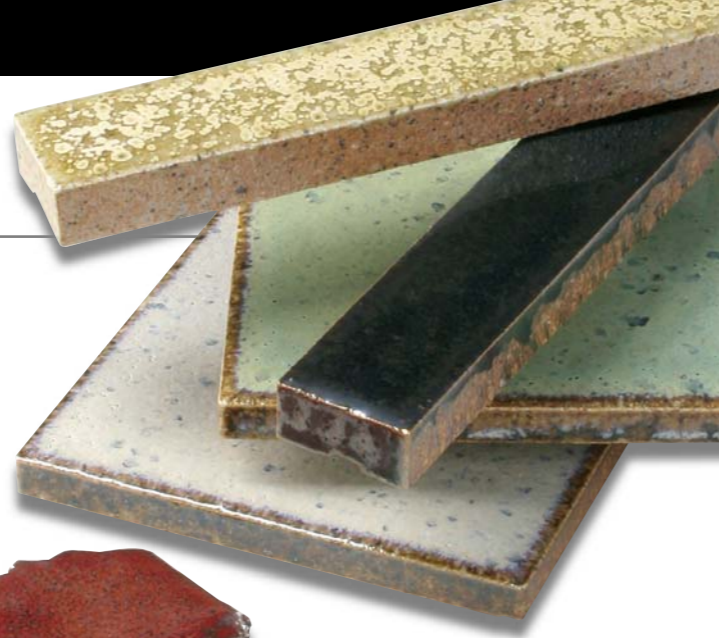

■ Glazed Stoneware Tile

AZUCHI 安土

This glazed stoneware tile represents Japan's culture and is available in the most popular colors.

- 1"× 7-7/8" Border
- 3-3/4"× 3-3/4"
- CRUSH

DESIGN PATTERN

AZCB-01

AZCB-02

AZCB-03

PACKAGING

● 1"× 7-7/8"

1pc : 0.054sq.ft
 Thickness : 9/16"
 Carton Contents :
 180pcs (57.3Lbs / 9.72sq.ft)

Special Order

1 Sheet : 0.516sq.ft
 Thickness : 9/16"
 Carton Contents :
 20 Sheets(50.9Lbs / 10.32sq.ft)

COLOR

AVAILABLE TRIMS

All shapes are available in all colors.

● 3-3/4"× 3-3/4"