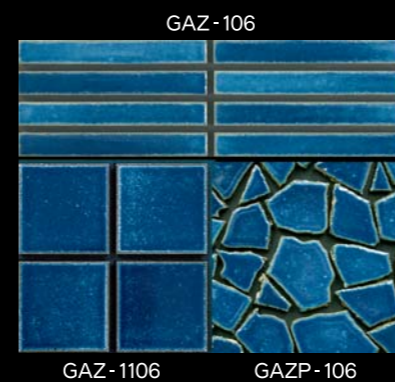

■ Glazed Stoneware Tile

AZUCHI 安土

This glazed stoneware tile represents Japan's culture and is available in the most popular colors.

- 1"× 7-7/8" Border
- 3-3/4"× 3-3/4"
- CRUSH

DESIGN PATTERN

AZCB-01

AZCB-02

● 3-3/4"× 3-3/4"

1 Sheet : 0.968sq.ft
 Thickness : 7/16"
 Carton Contents :
 15 Sheets(55.1Lbs / 14.52sq.ft)

● CRUSH

1 Sheet : 0.968sq.ft
 Thickness : 7/16"
 Carton Contents :
 15 Sheets(55.1Lbs / 14.52sq.ft)

COLOR

AVAILABLE TRIMS

All shapes are available in all colors.

● 3-3/4"× 3-3/4"