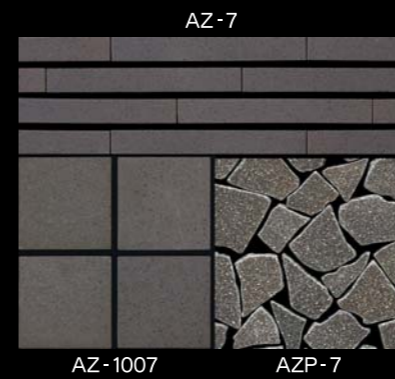

AZ-1004

AZP-4

AZ-1007

AZP-7