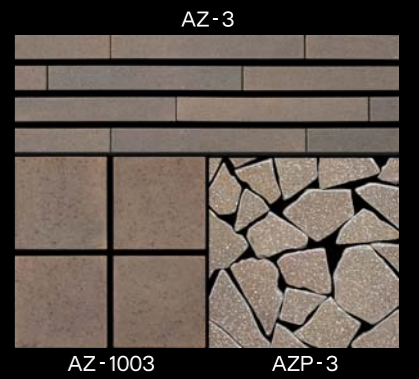

■ Unglazed Stoneware Tile

AZUCHI 安土

This unglazed stoneware tile version of AZUCHI brings to you the colors of the earth.

- 1"× 7-7/8" Border
- 3-3/4"× 3-3/4"
- CRUSH

DESIGN PATTERN

PACKAGING

- 1"× 7-7/8"

1pc : 0.054sq.ft
Thickness : 9/16"
Carton Contents :
180pcs (57.3Lbs / 9.72sq.ft)

Special Order

1 Sheet : 0.516sq.ft
Thickness : 9/16"
Carton Contents :
20 Sheets(50.9Lbs / 10.32sq.ft)

- 3-3/4"× 3-3/4"

1 Sheet : 0.968sq.ft
Thickness : 7/16"
Carton Contents :
15 Sheets(55.1Lbs / 14.52sq.ft)

- CRUSH

1 Sheet : 0.968sq.ft
Thickness : 7/16"
Carton Contents :
15 Sheets(55.1Lbs / 14.52sq.ft)

COLOR

AVAILABLE TRIMS

All shapes are available in all colors.

- 3-3/4"× 3-3/4"