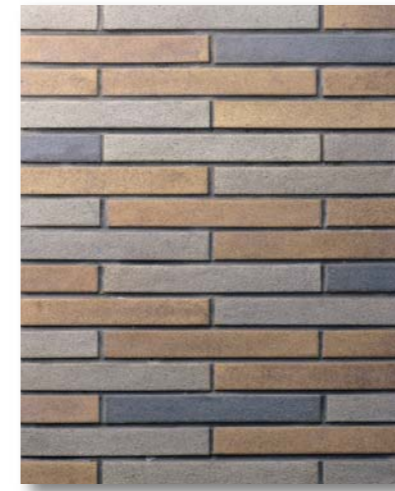

■ Unglazed Stoneware Tile

AZUCHI 安土

This unglazed stoneware tile version of AZUCHI brings to you the colors of the earth.

- 1"× 7-7/8" Border
- 3-3/4"× 3-3/4"
- CRUSH

DESIGN PATTERN

AZCB-04

AZCB-05

AZCB-06

AVAILABLE TRIMS

All shapes are available in all colors.

- 3-3/4"× 3-3/4"