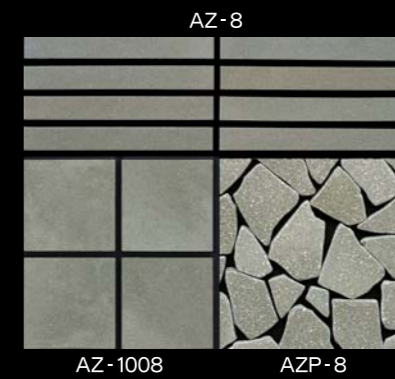

■ Unglazed Stoneware Tile

AZUCHI 安土

This unglazed stoneware tile version of AZUCHI brings to you the colors of the earth.

- 1"× 7-7/8" Border
- 3-3/4"× 3-3/4"
- CRUSH

DESIGN PATTERN

AZCB-04

AZCB-05

AZCB-06

AZ-1005

AZP-5

AZ-1006

AZP-6

AZ-1007

AZP-7

AZ-1008

AZP-8

AVAILABLE TRIMS

All shapes are available in all colors.

- 3-3/4"× 3-3/4"