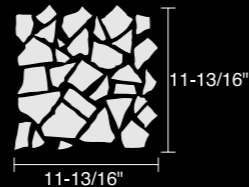

■ Unglazed Stoneware Tile

AZUCHI 安土

This unglazed stoneware tile version of AZUCHI brings to you the colors of the earth.

- 1"× 7-7/8" Border
- 3-3/4"× 3-3/4"
- CRUSH

DESIGN PATTERN

AZCB-04

AZCB-05

AZCB-06

PACKAGING

- 1"× 7-7/8"

1pc : 0.054sq.ft
Thickness : 9/16"
Carton Contents :
180pcs (57.3Lbs / 9.72sq.ft)

Special Order

1 Sheet : 0.516sq.ft
Thickness : 9/16"
Carton Contents :
20 Sheets(50.9Lbs / 10.32sq.ft)

- 3-3/4"× 3-3/4"

1 Sheet : 0.968sq.ft
Thickness : 7/16"
Carton Contents :
15 Sheets(55.1Lbs / 14.52sq.ft)

- CRUSH

1 Sheet : 0.968sq.ft
Thickness : 7/16"
Carton Contents :
15 Sheets(55.1Lbs / 14.52sq.ft)

COLOR