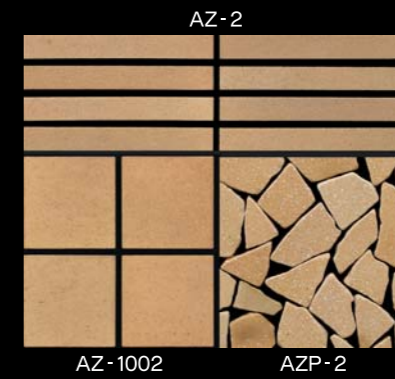

■ Unglazed Stoneware Tile

AZUCHI 安土

This unglazed stoneware tile version of AZUCHI brings to you the colors of the earth.

- 1"× 7-7/8" Border
- 3-3/4"× 3-3/4"
- CRUSH

DESIGN PATTERN

PACKAGING

- 1"× 7-7/8"

1pc : 0.054sq.ft
Thickness : 9/16"
Carton Contents :
180pcs (57.3Lbs / 9.72sq.ft)

Special Order

1 Sheet : 0.516sq.ft
Thickness : 9/16"
Carton Contents :
20 Sheets(50.9Lbs / 10.32sq.ft)

- 3-3/4"× 3-3/4"

1 Sheet : 0.968sq.ft
Thickness : 7/16"
Carton Contents :
15 Sheets(55.1Lbs / 14.52sq.ft)

- CRUSH

1 Sheet : 0.968sq.ft
Thickness : 7/16"
Carton Contents :
15 Sheets(55.1Lbs / 14.52sq.ft)

COLOR

AVAILABLE TRIMS

All shapes are available in all colors.

- 3-3/4"× 3-3/4"