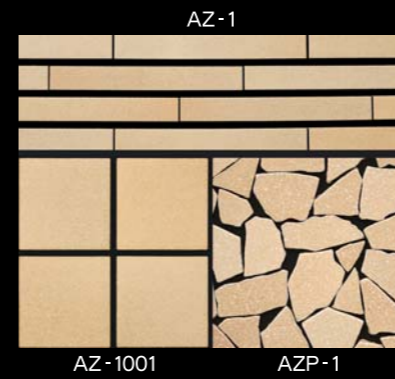

■ Unglazed Stoneware Tile

AZUCHI 安土

This unglazed stoneware tile version of AZUCHI brings to you the colors of the earth.

- 1"× 7-7/8" Border
- 3-3/4"× 3-3/4"
- CRUSH

DESIGN PATTERN

AZCB-04

AZCB-05

AZCB-06

- 3-3/4"× 3-3/4"

1 Sheet : 0.968sq.ft
Thickness : 7/16"
Carton Contents :
15 Sheets(55.1Lbs / 14.52sq.ft)

- CRUSH

1 Sheet : 0.968sq.ft
Thickness : 7/16"
Carton Contents :
15 Sheets(55.1Lbs / 14.52sq.ft)

COLOR