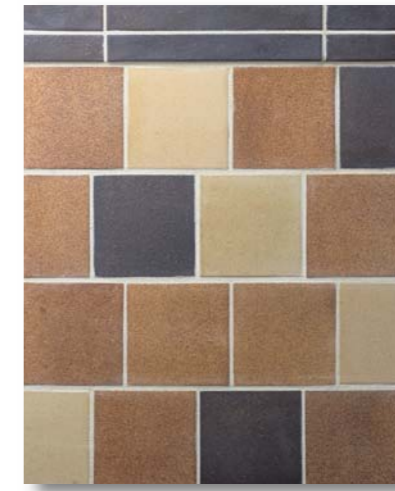

■ Unglazed Stoneware Tile

AZUCHI 安土

This unglazed stoneware tile version of AZUCHI brings to you the colors of the earth.

- 1"× 7-7/8" Border
- 3-3/4"× 3-3/4"
- CRUSH

DESIGN PATTERN

AZCB-04

AZCB-05

AZCB-06

AVAILABLE TRIMS

All shapes are available in all colors.

- 3-3/4"× 3-3/4"