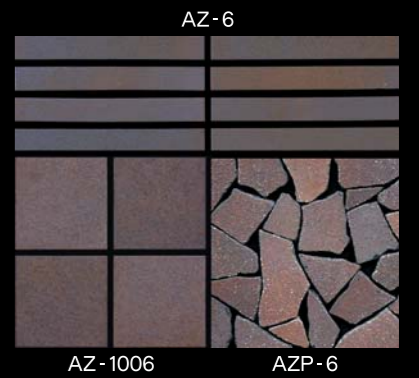

AZ-1003

AZP-3

AZ-1006

AZP-6