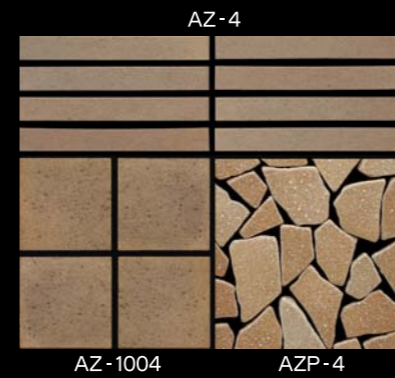

■ Unglazed Stoneware Tile

AZUCHI 安土

This unglazed stoneware tile version of AZUCHI brings to you the colors of the earth.

- 1"× 7-7/8" Border
- 3-3/4"× 3-3/4"
- CRUSH

DESIGN PATTERN

AZCB-04

AZCB-05

AZCB-06

AZ-1001

AZP-1

AZ-1002

AZP-2

AZ-1003

AZP-3

AZ-1004

AZP-4

AVAILABLE TRIMS

All shapes are available in all colors.

- 3-3/4"× 3-3/4"