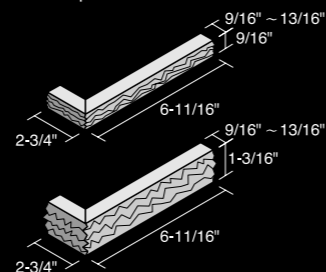

■ Unglazed Earthenware Tile

CHIGIRI BORDER ちぎりボーダー

The surface of these tiles reflects rough ridges created by hand from pulling apart the clay.

1-3/16" x 9-7/16"

9/16" x 9-7/16"

- 9/16" x 9-7/16"
- 1-3/16" x 9-7/16"

DESIGN PATTERN

CGRCB-01

CGRCB-02

CGRCB-03

PACKAGING

● 9/16" x 9-7/16"
 1pc : 0.036sq.ft
 Thickness : 9/16"~13/16"
 Carton Contents :
 96 pcs (48.5Lbs / 3.456sq.ft)

● 1-3/16" x 9-7/16"
 1pc : 0.077sq.ft
 Thickness : 9/16"~13/16"
 Carton Contents :
 76 pcs (46.3Lbs / 5.852sq.ft)

AVAILABLE TRIMS

Special Order

All shapes are available in all colors.

COLOR

9/16" x 9-7/16"

CGR-150

1-3/16" x 9-7/16"

CGR-300