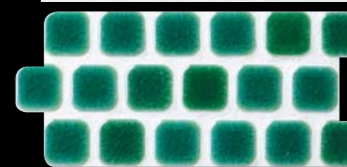

# CRACKY クラッキー

A tile inspired by French designs.  
Tile finish for this piece is obtained through a glass crushing procedure.

- 1-13/16" × 1-13/16"
- 13/16" × 13/16"

## COLOR

CK-50

CK-51

CK-52

CK-20

CK-21

CK-22

CK-53

CK-54

CK-55

CK-23

CK-24

CK-25

CK-56

CK-57

CK-26

## AVAILABLE TRIMS

All shapes are available in all colors.

- 1-13/16" × 1-13/16"