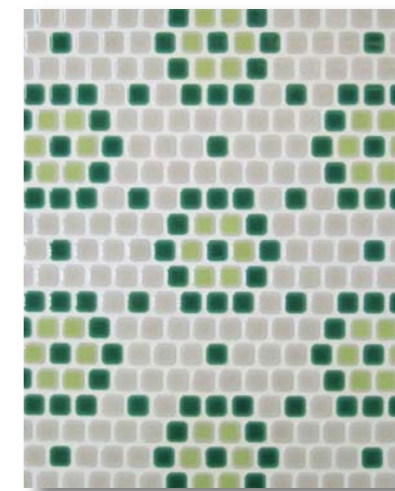

# CRACKY クラッキー

A tile inspired by French designs.  
Tile finish for this piece is obtained through a glass crushing procedure.

- 1-13/16" × 1-13/16"
- 13/16" × 13/16"

## DESIGN PATTERN

CKCB-01

CKCB-02

CKCB-03

## AVAILABLE TRIMS

All shapes are available in all colors.

- 1-13/16" × 1-13/16"