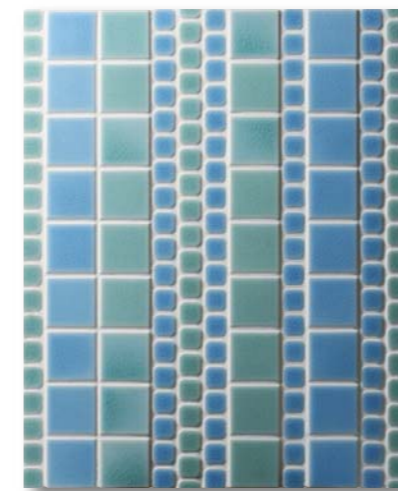

DESIGN PATTERN

CKCB-01