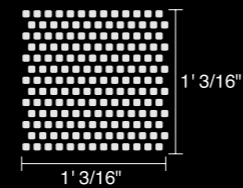

## PACKAGING

- 1-13/16" × 1-13/16"

1 Sheet : 0.968sq.ft  
Thickness : 1/4"  
Carton Contents :  
22 Sheets (48.5Lbs / 21.296sq.ft)

- 13/16" × 13/16"

1 Sheet : 1.031sq.ft  
Thickness : 3/16"  
Carton Contents :  
25 Sheets (44.1Lbs / 25.775sq.ft)