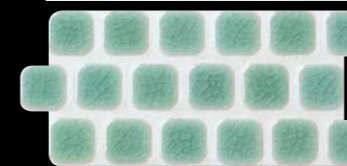

## COLOR

CK-50

CK-51

CK-52

CK-20

CK-21

CK-22

CK-53

CK-54

CK-55

CK-23

CK-24

CK-25

CK-56

CK-57

CK-26

## AVAILABLE TRIMS

All shapes are available in all colors.

- 1-13/16" × 1-13/16"