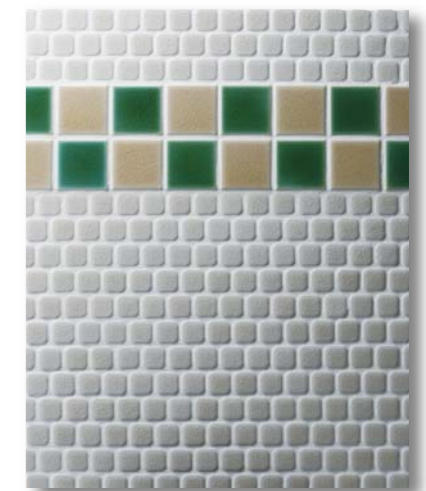

# CRACKY クラッキー

A tile inspired by French designs.  
Tile finish for this piece is obtained through a glass crushing procedure.

- 1-13/16" × 1-13/16"
- 13/16" × 13/16"

## DESIGN PATTERN

CKCB-01

CKCB-02

CKCB-03

## AVAILABLE TRIMS

All shapes are available in all colors.

- 1-13/16" × 1-13/16"