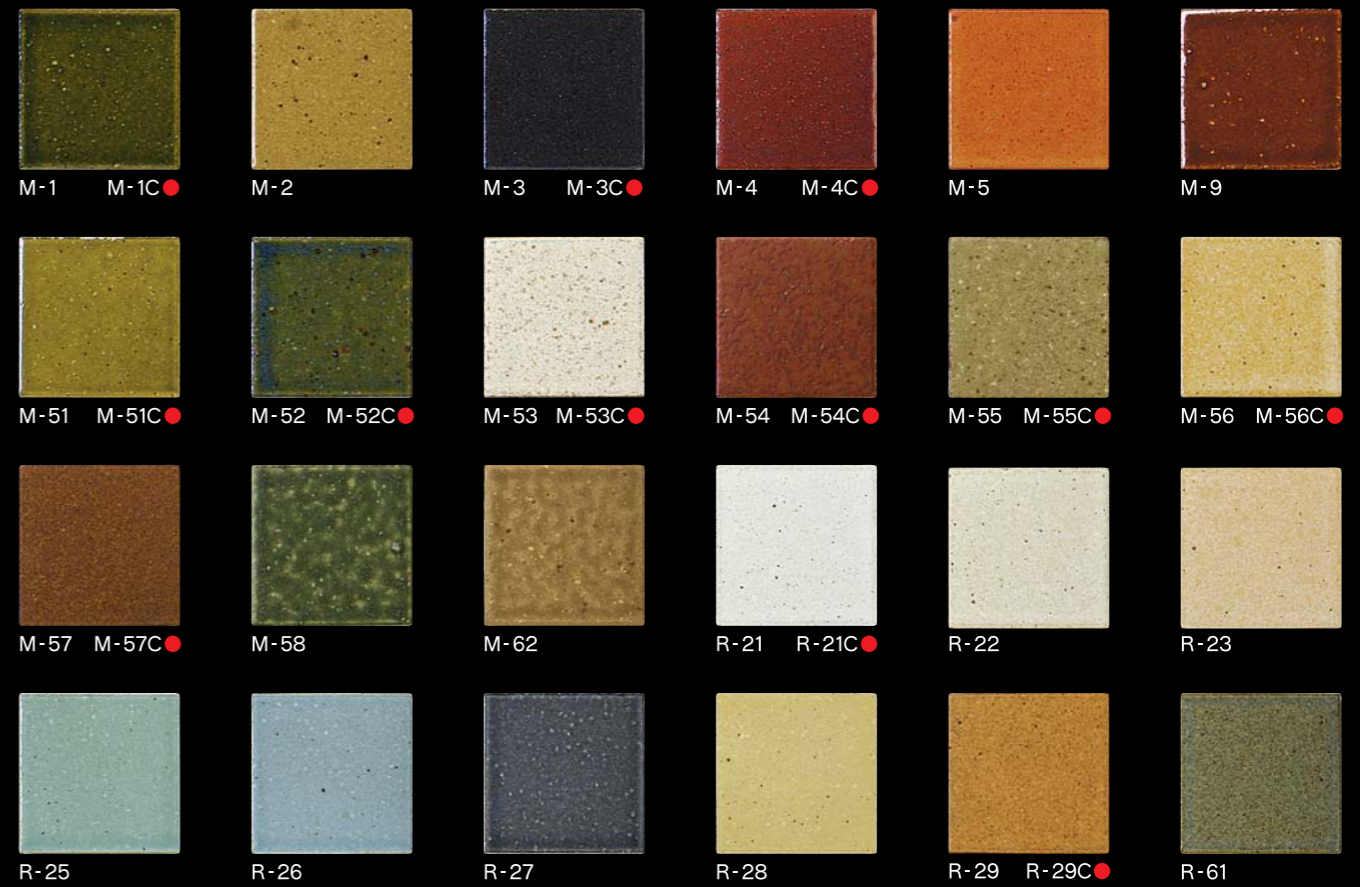

■ Glazed Porcelain Tile

KOYOHEN 古窯変

Made out of porcelain.
This is a product that we produce
in a large number of colors.
The glaze tones vary from light to deep.

Cloth surface
(12 colors only)

Flat surface
(all colors)

● 2-3/4" × 2-3/4"

Flat surface (all colors)

Cloth surface (12 colors only)

DESIGN PATTERN

KYHCB-01

KYHCB-02

KYHCB-03

PACKAGING

● 2-3/4" × 2-3/4"

1 Sheet : 0.918sq.ft
Thickness : 5/16"
Carton Contents :
20 Sheets (52.9Lbs / 18.36sq.ft)

COLOR

● 2" × 12" MOLDING

Thickness : 1-3/8"

● 1" × 12" MOLDING

Thickness : 13/16"

Flat surface
(all colors)

Cloth surface
(12 colors only)

AVAILABLE TRIMS

Special Order

This shape is available in all colors.