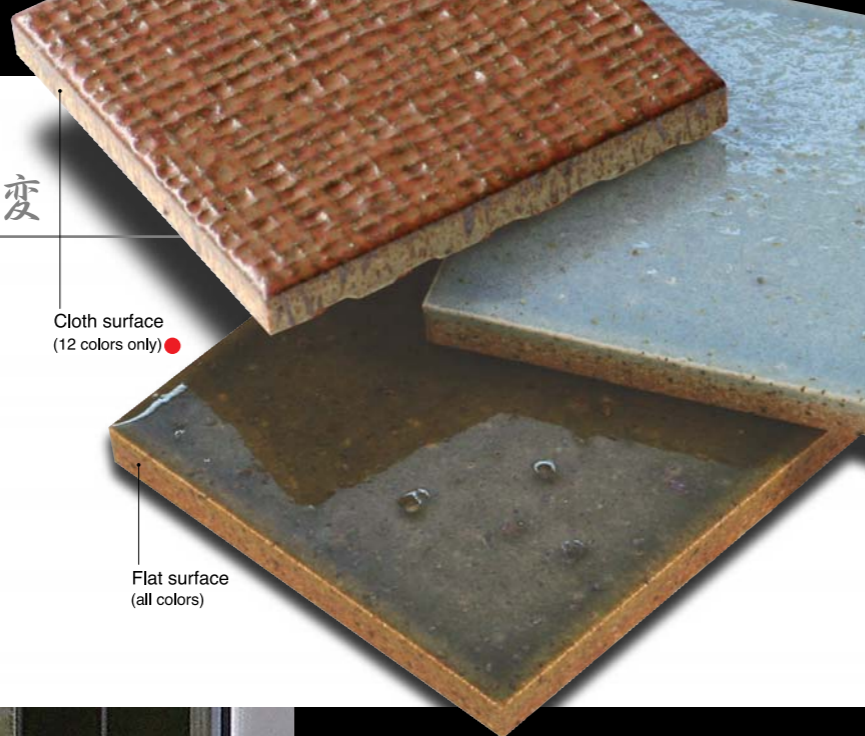

■ Glazed Porcelain Tile

KOYOHEN 古窯変

Made out of porcelain.
This is a product that we produce
in a large number of colors.
The glaze tones vary from light to deep.

Cloth surface
(12 colors only)

Flat surface
(all colors)

● 2-3/4" × 2-3/4"

Flat surface (all colors)

Cloth surface (12 colors only)

DESIGN PATTERN

KYHCB-01

KYHCB-02

KYHCB-03

PACKAGING

● 2-3/4" × 2-3/4"

1 Sheet : 0.918sq.ft
Thickness : 5/16"
Carton Contents :
20 Sheets (52.9Lbs / 18.36sq.ft)

COLOR

● 2" × 12" MOLDING

Thickness : 1-3/8"

● 1" × 12" MOLDING

Thickness : 13/16"

Flat surface
(all colors)

Cloth surface
(12 colors only)

AVAILABLE TRIMS

Special Order

This shape is available in all colors.