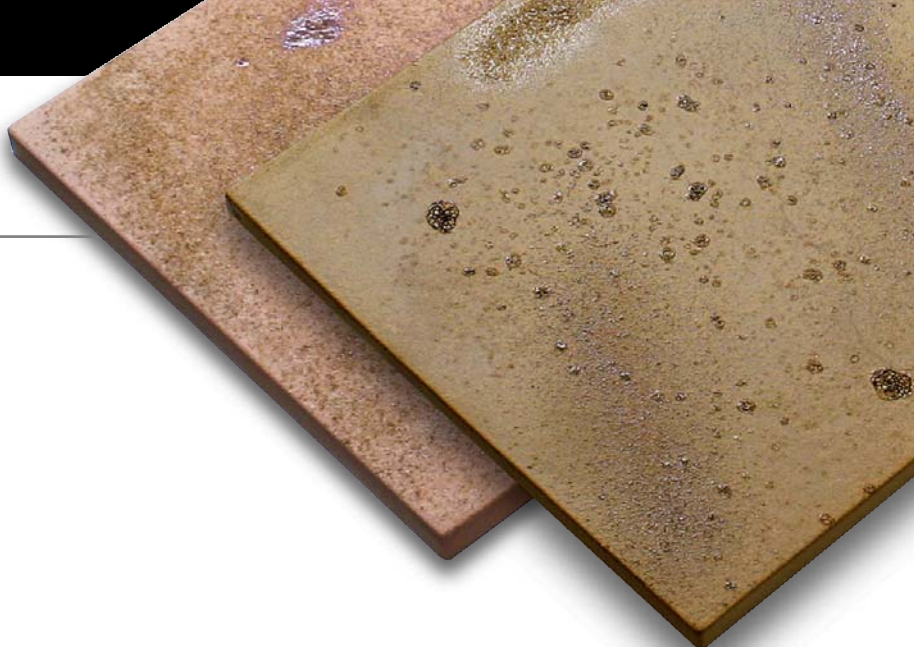

■ Unglazed Stoneware Tile

# MUGEN 夢幻

This is a stoneware derived tile type. What makes this product special are the scattered dots on its glaze.

- 11-7/16"× 11-7/16"

### COLOR

MGN-301

MGN-302