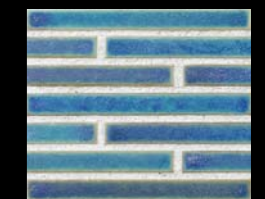

■ Glazed Stoneware Tile

NAGASHI ながし

This border series comes in 10 calm and refine Japanese traditional colors, as well as 10 vivid, eye-catching colors.

● 13/16" × 7-7/8"

DESIGN PATTERN

FKCB-01

FKCB-02

FKCB-03

AVAILABLE TRIMS

Special Order

This shape is available in all colors.

COLOR

SOFT COLOR

CFY-01

CFY-02

CFY-03

CFY-04

CFY-05

CFY-06

CFY-07

CFY-08

CFY-09

CFY-10

VIVID COLOR