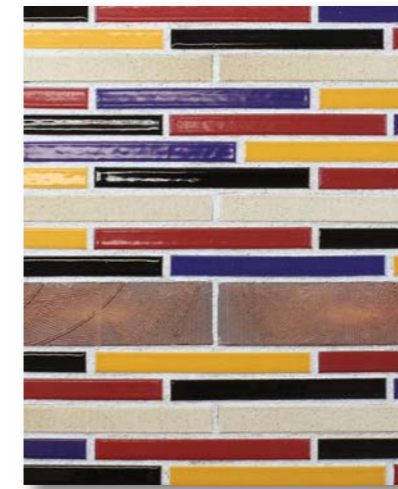

■ Glazed Stoneware Tile

NAGASHI ながし

This border series comes in 10 calm and refine Japanese traditional colors, as well as 10 vivid, eye-catching colors.

● 13/16" × 7-7/8"

DESIGN PATTERN

FKCB-01

FKCB-02

FKCB-03

AVAILABLE TRIMS

Special Order

This shape is available in all colors.

COLOR

SOFT COLOR

CFY-01

CFY-02

CFY-03