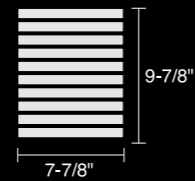

■ Glazed Stoneware Tile

NAGASHI ながし

This border series comes in 10 calm and refine Japanese traditional colors, as well as 10 vivid, eye-catching colors.

● 13/16" × 7-7/8"

DESIGN PATTERN

FKCB-01

FKCB-02

FKCB-03

PACKAGING

● 13/16 × 7-7/8"

1 pc : 0.044sq.ft
 Thickness : 1/2"
 Carton Contents :
 200 pcs (44.09Lbs / 8.8sq.ft)

Special Order

1 Sheet : 0.54sq.ft
 Thickness : 1/2"
 Carton Contents :
 20 Sheets (44.09Lbs / 10.8sq.ft)