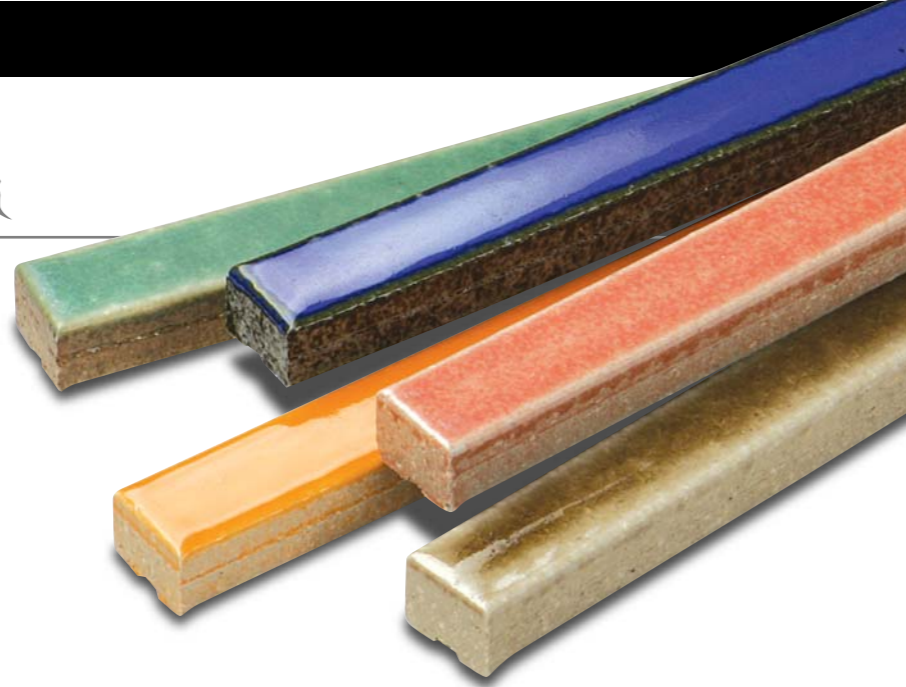

■ Glazed Stoneware Tile

NAGASHI ながし

This border series comes in 10 calm and refine Japanese traditional colors, as well as 10 vivid, eye-catching colors.

● 13/16" × 7-7/8"

DESIGN PATTERN

FKCB-01

FKCB-02

FKCB-03

PACKAGING

● 13/16 × 7-7/8"

1 pc : 0.044sq.ft
 Thickness : 1/2"
 Carton Contents :
 200 pcs (44.09Lbs / 8.8sq.ft)

Special Order

1 Sheet : 0.54sq.ft
 Thickness : 1/2"
 Carton Contents :
 20 Sheets (44.09Lbs / 10.8sq.ft)

AVAILABLE TRIMS

Special Order

This shape is available in all colors.

COLOR

SOFT COLOR

CFY-01

CFY-02

CFY-03