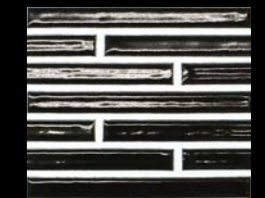

■ Glazed Stoneware Tile

NAGASHI ながし

This border series comes in 10 calm and refine Japanese traditional colors, as well as 10 vivid, eye-catching colors.

● 13/16" × 7-7/8"

DESIGN PATTERN

PACKAGING

● 13/16 × 7-7/8"

1 pc : 0.044sq.ft
Thickness : 1/2"
Carton Contents :
200 pcs (44.09Lbs / 8.8sq.ft)

Special Order

1 Sheet : 0.54sq.ft
Thickness : 1/2"
Carton Contents :
20 Sheets (44.09Lbs / 10.8sq.ft)

AVAILABLE TRIMS

Special Order

This shape is available in all colors.

COLOR

SOFT COLOR

VIVID COLOR

CFV-20