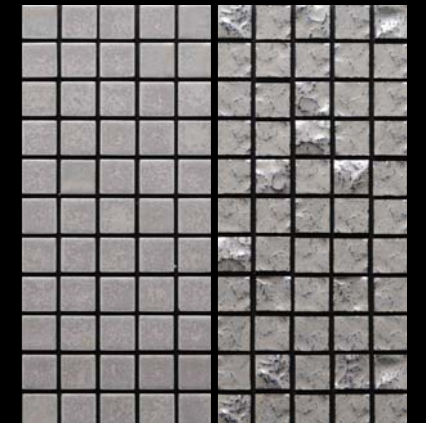

■ Glazed Porcelain Tile

REGIA レジア

2 different surfaces, flat and rocky, make various colorful designs possible. Metallic sheen gives a majestic impression which enable to create a higher class atmosphere.

Flat Surface

Rough Surface

● 1" x 1"

DESIGN PATTERN

REFCB-01

REFCB-02

REFCB-03

PACKAGING

● 1" x 1"

1 Sheet : 0.968sq.ft
 Thickness : 5/16"
 Carton Contents :
 20 Sheets (57.3Lbs / 19.36sq.ft)

COLOR

Flat Surface Rough Surface

REF-211

REG-211

REF-212

REG-212