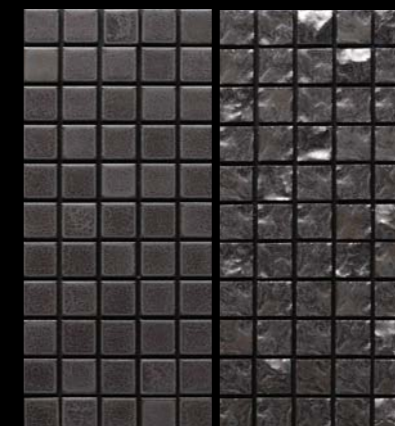

REF-215

REG-215