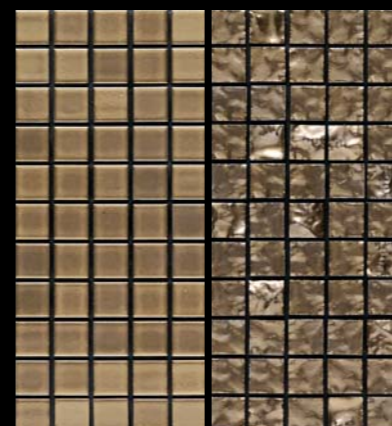

REF-214

REG-214