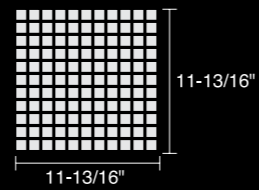

Flat Surface

Rough Surface

● 1" x 1"

DESIGN PATTERN

REFCB-01

REFCB-02

REFCB-03

PACKAGING

● 1" x 1"

1 Sheet : 0.968sq.ft
 Thickness : 5/16"
 Carton Contents :
 20 Sheets (57.3Lbs / 19.36sq.ft)

COLOR

Flat Surface Rough Surface

REF-211

REG-211

REF-212

REG-212