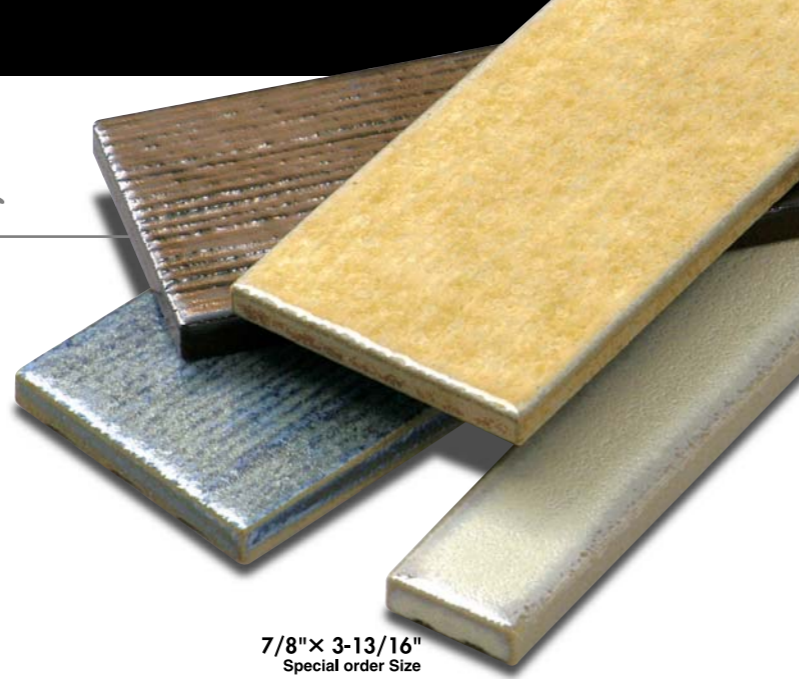

■ Glazed Porcelain Tile

# TWILIGHT トワイライト

Colorful but soft and calm shading gives deep, unique wall surface.

● 1-7/8" x 3-13/16"

7/8" x 3-13/16"  
Special order Size

## DESIGN PATTERN

TWCB-01 Special Pattern with 5/8"x1-7/8"

TWCB-02 Special Pattern with 7/8"x7/8"

TWCB-03 Special Pattern with 7/8"x3-13/16"

## AVAILABLE TRIMS

All shapes are available in all colors.