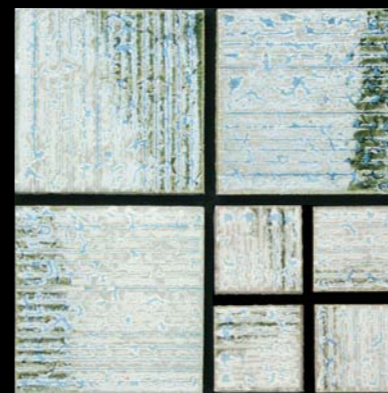

YG-124

YG-64