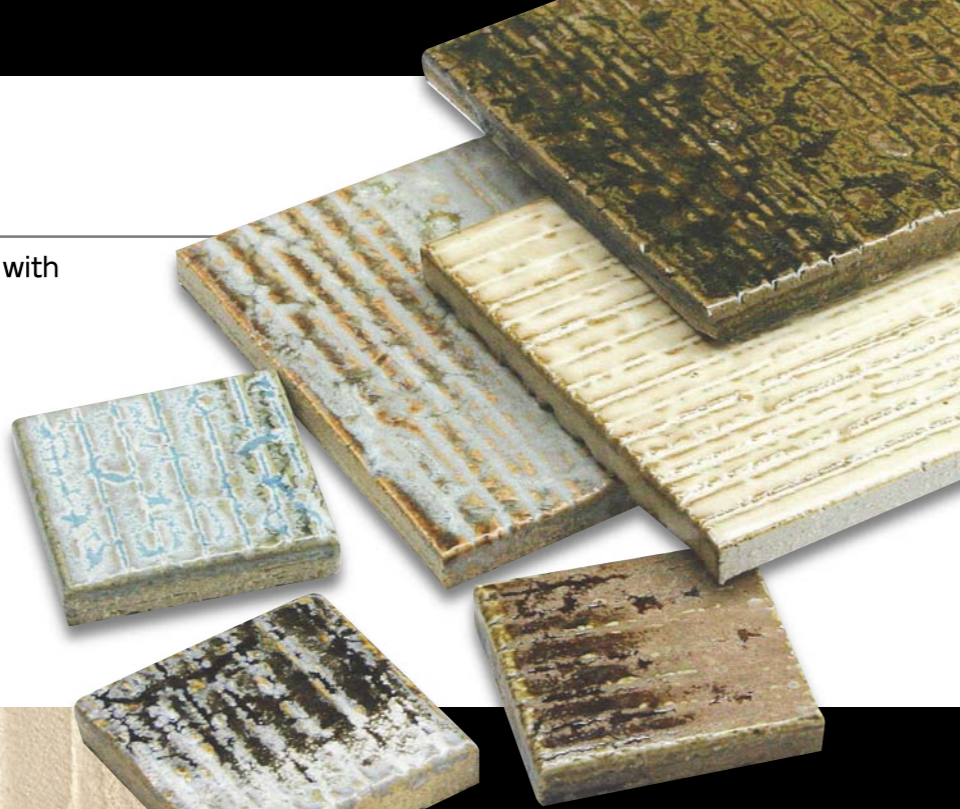

■ Glazed Stoneware Tile

YUGA 釉雅

The always unique painting style along with the scratching process are the most special features of our YUGA tiles.

- 4-3/4" × 4-3/4"
- 2-3/8" × 2-3/8"

DESIGN PATTERN

YGCB-01

YGCB-02

YGCB-03

COLOR

YG-121

YG-61

YG-122

YG-62

YG-123

- 4-3/4" × 4-3/4"

1pc : 0.156sq.ft
Thickness : 3/8"
Carton Contents :
74pcs (50.7Lbs / 11.544sq.ft)

Special Order

1 Sheet : 0.929sq.ft
Thickness : 3/8"
Carton Contents :
12 Sheets(49.4Lbs / 11.148sq.ft)

- 2-3/8" × 2-3/8"

1 Sheet : 0.968sq.ft
Thickness : 3/8"
Carton Contents :
12 Sheets(44.1Lbs / 11.616sq.ft)

AVAILABLE TRIMS

All shapes are available in all colors.

- 4-3/4" × 4-3/4"
- 2-3/8" × 2-3/8"

We also provide GASHU Molding and Border.