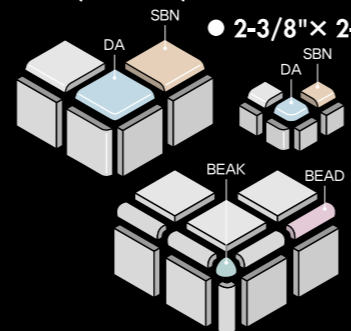

- 4-3/4" × 4-3/4"

1pc : 0.156sq.ft
Thickness : 3/8"
Carton Contents :
74pcs (50.7Lbs / 11.544sq.ft)

Special Order

1 Sheet : 0.929sq.ft
Thickness : 3/8"
Carton Contents :
12 Sheets(49.4Lbs / 11.148sq.ft)

- 2-3/8" × 2-3/8"

1 Sheet : 0.968sq.ft
Thickness : 3/8"
Carton Contents :
12 Sheets(44.1Lbs / 11.616sq.ft)

AVAILABLE TRIMS

All shapes are available in all colors.

- 4-3/4" × 4-3/4"
- 2-3/8" × 2-3/8"

We also provide GASHU Molding and Border.

GASHU MOLDING

GASHU BORDER