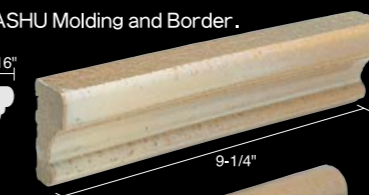

GASHU MOLDING