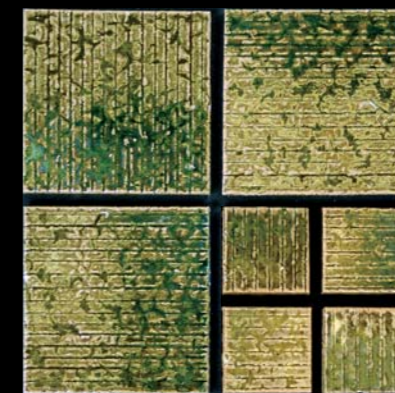

YG-125

YG-65